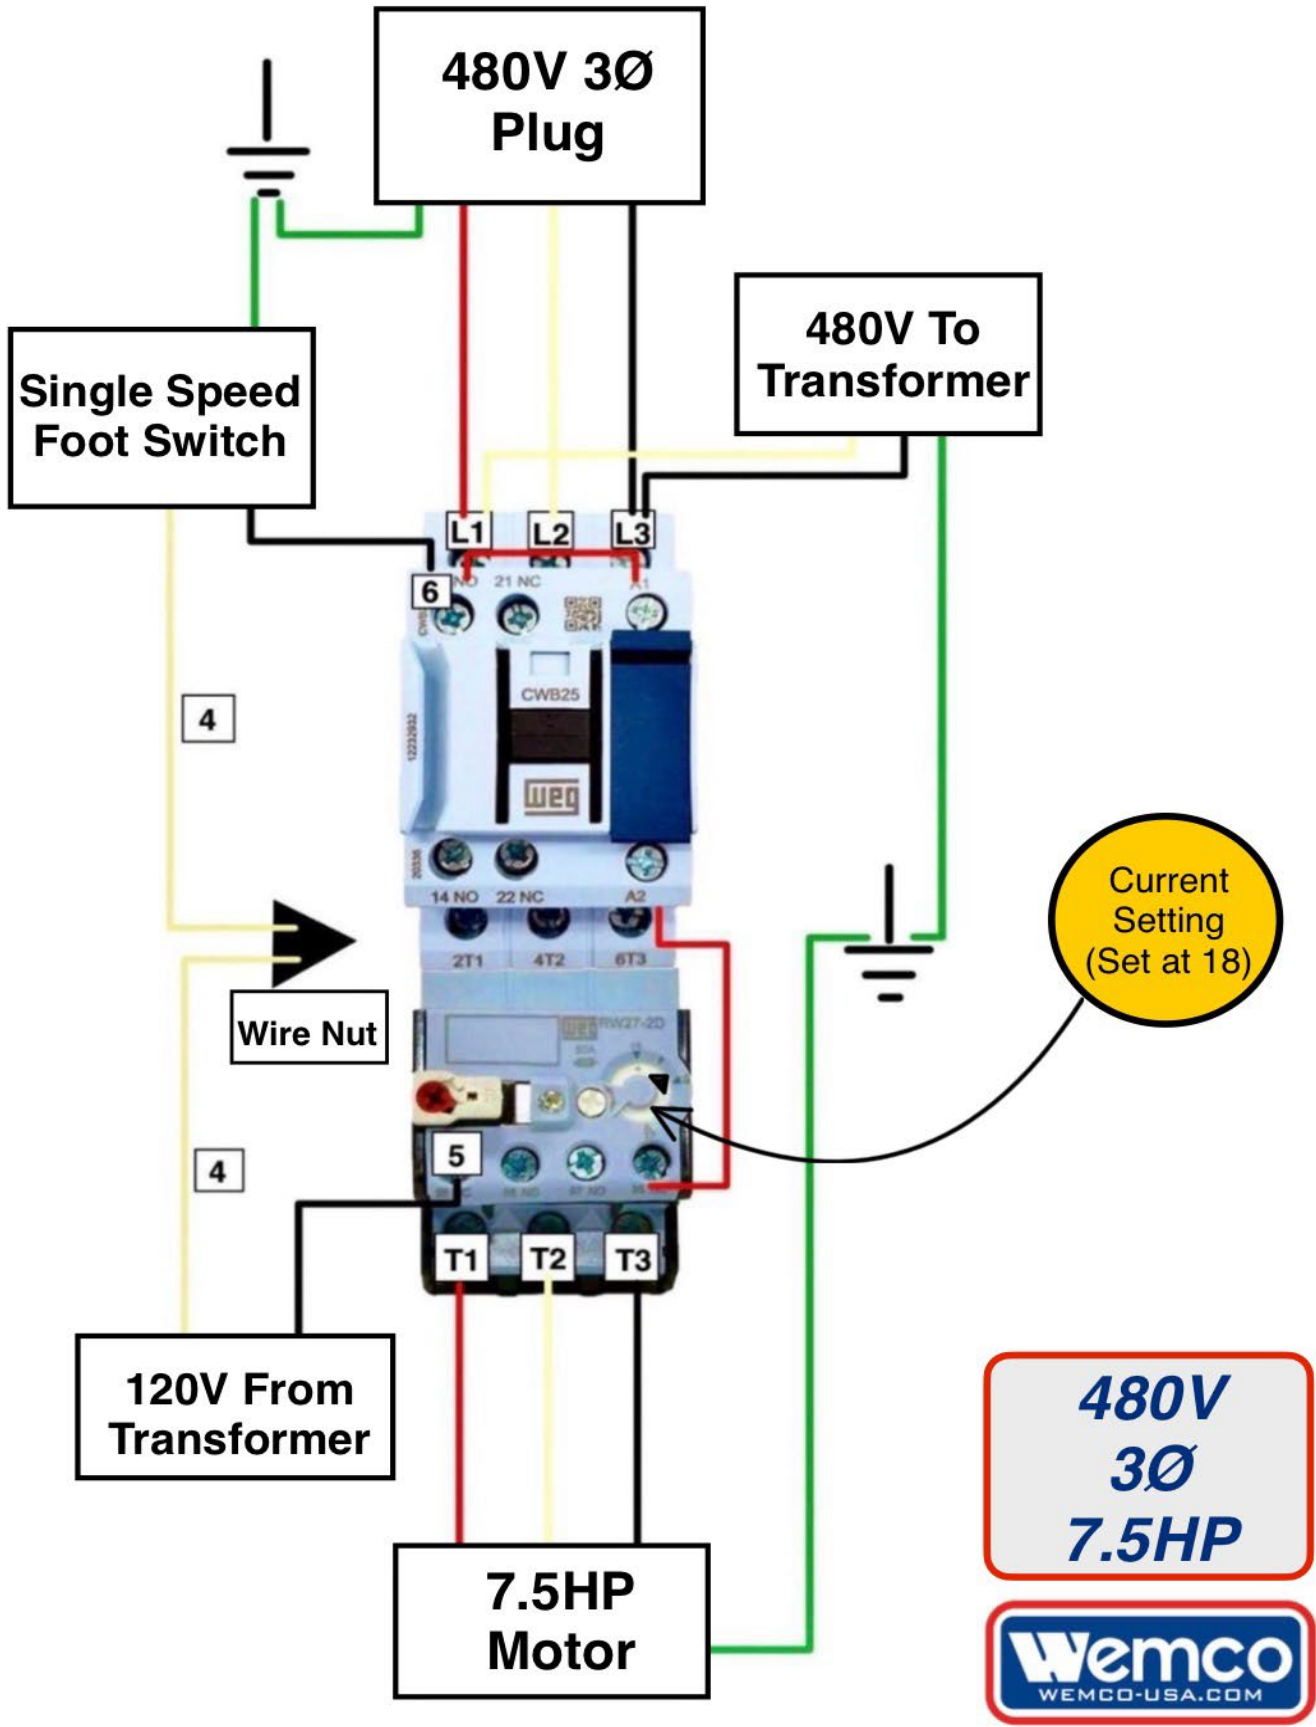

480V 3 ϕ 7.5HP 2500

480V
Power In

Single
Speed Foot
Switch

To
Motor

480V to
Transformer

120V From
Transformer

Wiring For Baldor Motors

- X - WHITE
- Y - RED
- Z - BLACK
- G - GROUND

30A 3 ϕ
480V
NEMA L-16 30P

Wiring For Westinghouse Motors

- X - RED
- Y - WHITE
- Z - BLACK
- G - GROUND

30A 3 ϕ
480V
NEMA L16-30P

**0.25 KVA
60 HZ
1Ø
Transformer**