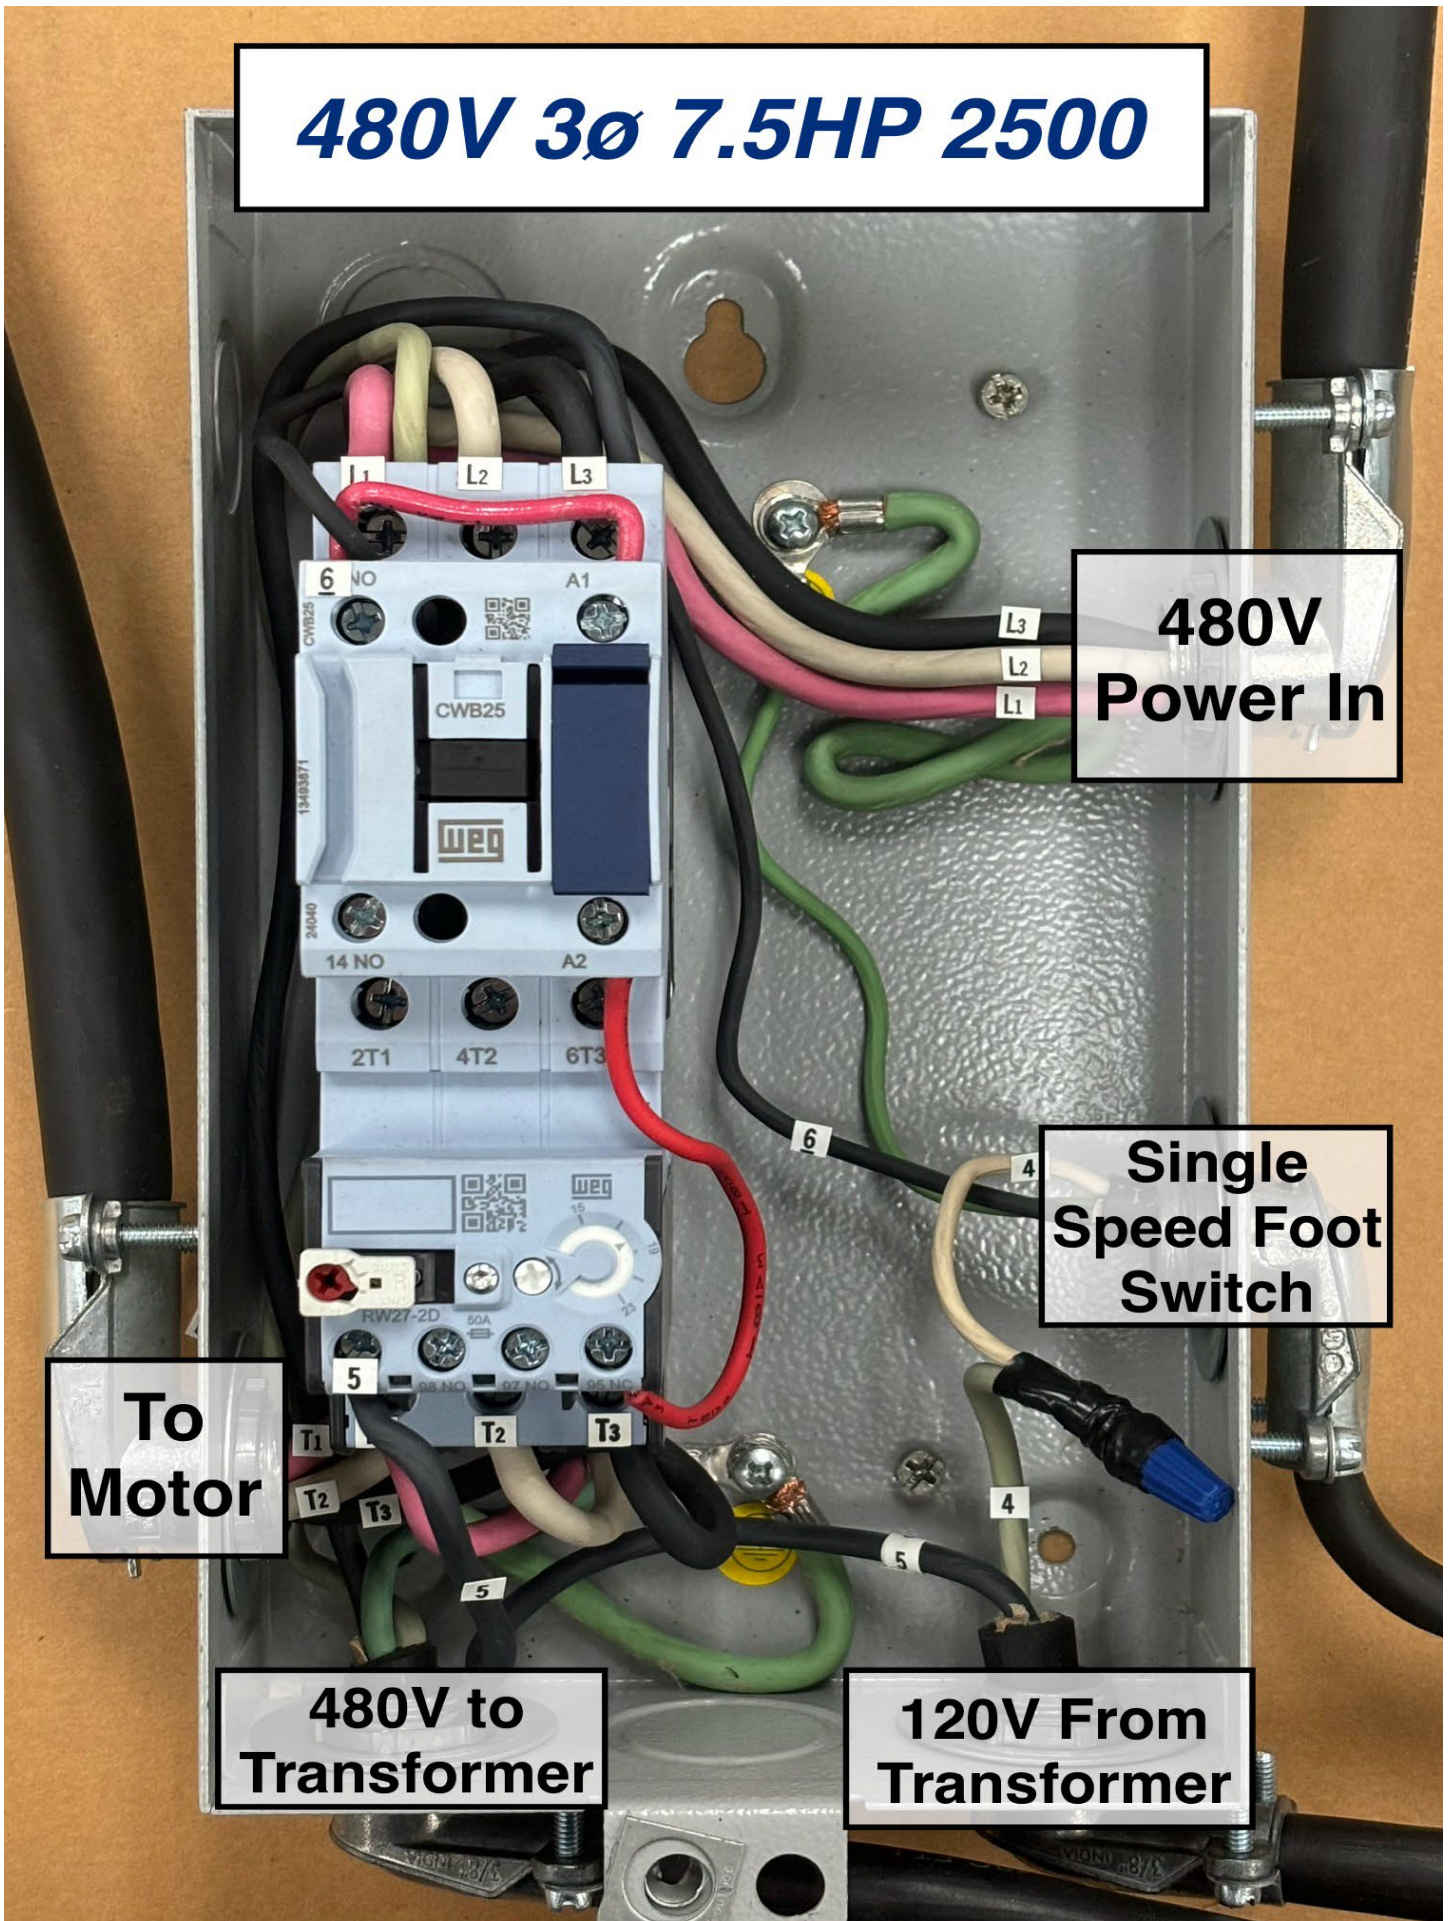

480V 3 ϕ 7.5HP 2500

480V
Power In

Single
Speed Foot
Switch

To
Motor

480V to
Transformer

120V From
Transformer

Wiring For Baldor Motors

- X - WHITE
- Y - RED
- Z - BLACK
- G - GROUND

30A 3 ϕ
480V
NEMA L-16 30P

Wiring For Westinghouse Motors

- X - RED
- Y - WHITE
- Z - BLACK
- G - GROUND

30A 3 ϕ
480V
NEMA L16-30P

**0.25 KVA
60 HZ
1Ø
Transformer**