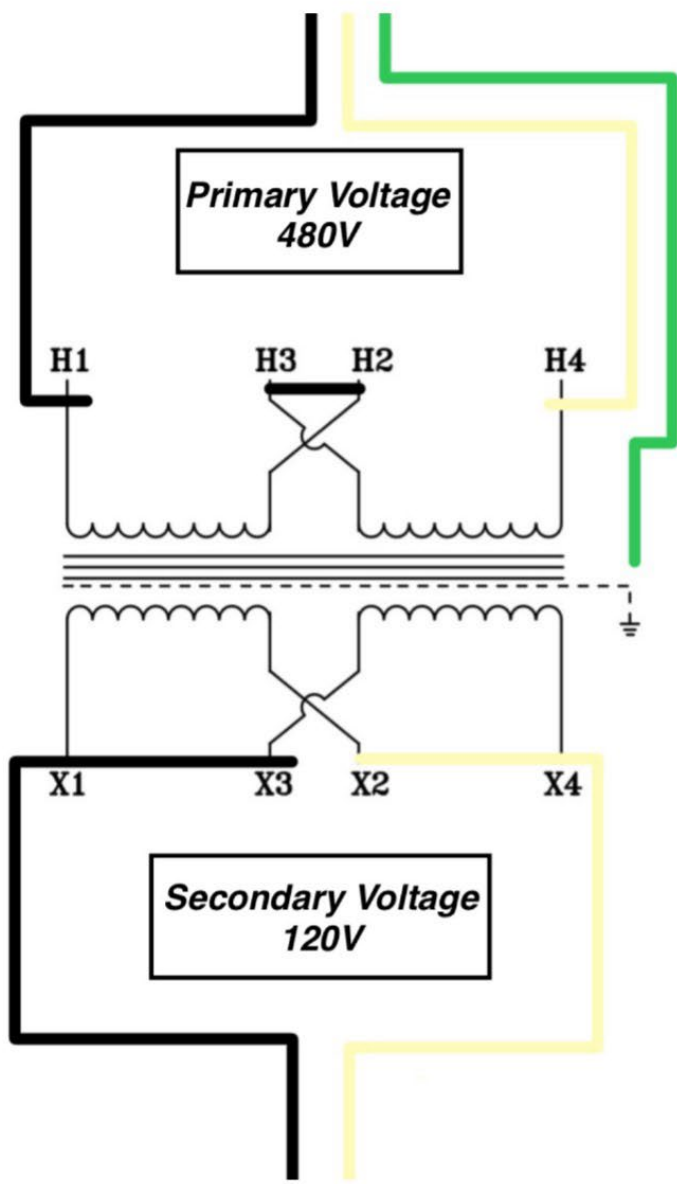

480V 3 ϕ 7.5HP 2500

480V
Power In

Single
Speed Foot
Switch

To
Motor

480V to
Transformer

120V From
Transformer

Wiring For Baldor Motors

- X - WHITE
- Y - RED
- Z - BLACK
- G - GROUND

30A 3 ϕ
480V
NEMA L-16 30P

Wiring For Westinghouse Motors

- X - RED
- Y - WHITE
- Z - BLACK
- G - GROUND

30A 3 ϕ
480V
NEMA L16-30P

**0.25 KVA
60 HZ
1Ø
Transformer**