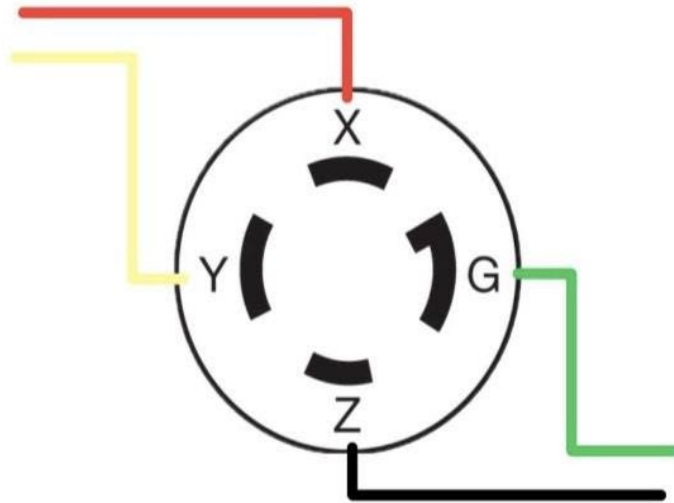

480V 3 ϕ 7.5HP 2500

480V
Power In

Single
Speed Foot
Switch

To
Motor

480V to
Transformer

120V From
Transformer

Wiring For Baldor Motors

- X - WHITE
- Y - RED
- Z - BLACK
- G - GROUND

30A 3 ϕ
480V
NEMA L-16 30P

Wiring For Westinghouse Motors

- X - RED
- Y - WHITE
- Z - BLACK
- G - GROUND

30A 3 ϕ
480V
NEMA L16-30P

**0.25 KVA
60 HZ
1Ø
Transformer**