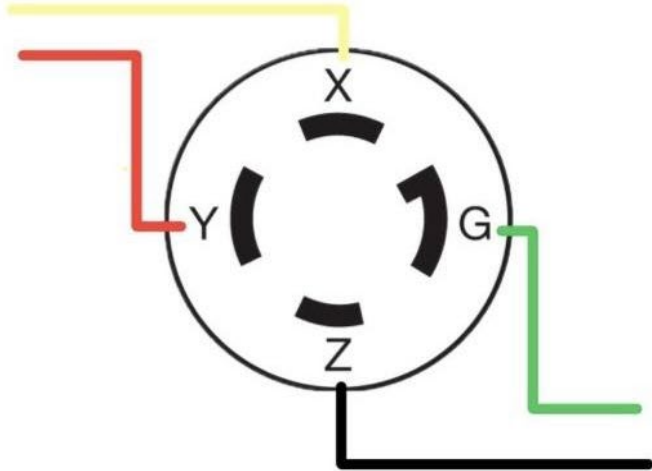

480V 3 ϕ 7.5HP 2500

480V
Power In

Single
Speed Foot
Switch

To
Motor

480V to
Transformer

120V From
Transformer

Wiring For Baldor Motors

- X - WHITE
- Y - RED
- Z - BLACK
- G - GROUND

30A 3 ϕ
480V
NEMA L-16 30P

Wiring For Westinghouse Motors

- X - RED
- Y - WHITE
- Z - BLACK
- G - GROUND

30A 3 ϕ
480V
NEMA L16-30P

**0.25 KVA
60 HZ
1Ø
Transformer**